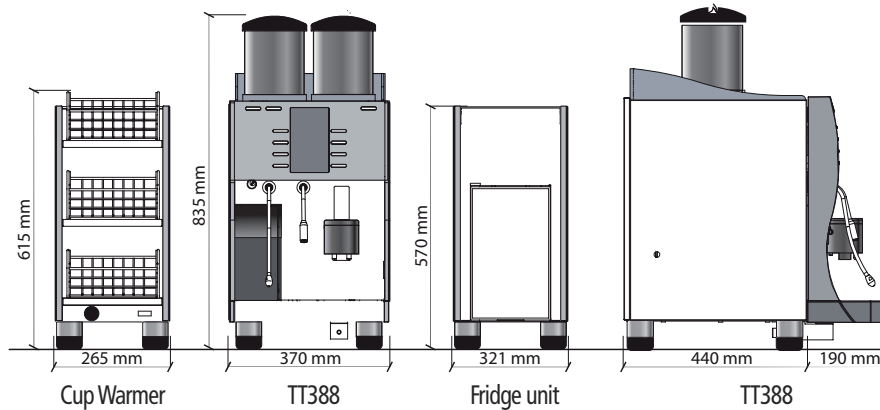

Versions:	TT388 coffee	TT388 ECV	TT388 CP	TT388 LV	TT388 LYO	Cup Warmer	Fridge unit
Boiler qty	1	2	2	2	2		
Hopper for coffee	1 or 2	1 or 2	1 or 2	1 or 2	1 or 2		
Hopper for instant	0	0	0	0	2		
Hot water	Yes	Yes	Yes	Yes	Yes		
Steam	No	Yes	Yes	Yes	Yes		
Automatic cappuccino	No	No	Yes	No	No		
Steam Control	No	No	No	Yes	No		
Coffees/hour	180	180	180	180	180		
Instant products/hour	-	-	-	-	15 liters		
Coffee boiler	1 liter	1 liter	1 liter	1 liter	0,8 liter		
	2500W	2500W	2500W	2500W	2000W		
Hot Water/Steam Boiler	-	3,5 liters	3,5 liters	3,5 liters	0,8 liter	Capacity	Capacity
	-	3000W	3000W	3000W	2000W	108 espresso cups	4 liters
Total Power	2700W	5700W	5700W	5700W	4500W	250W	400W
Voltage	230Vac 1 phase	230Vac 1 phase	230Vac 1 phase	230Vac 1 phase	230Vac 1 phase	230Vac 1 phase	230Vac 1 phase
	-	400Vac 3 phases	400Vac 3 phases	400Vac 3 phases	400Vac 3 phases	-	-
Dimensions in mm WxDxH	370x630x835	370x630x835	370x630x835	370x630x835	370x630x835	265x440x615	321x440x570
Weight	60 kg	65 kg	65 kg	65 kg	57 kg	18 kg	26 kg